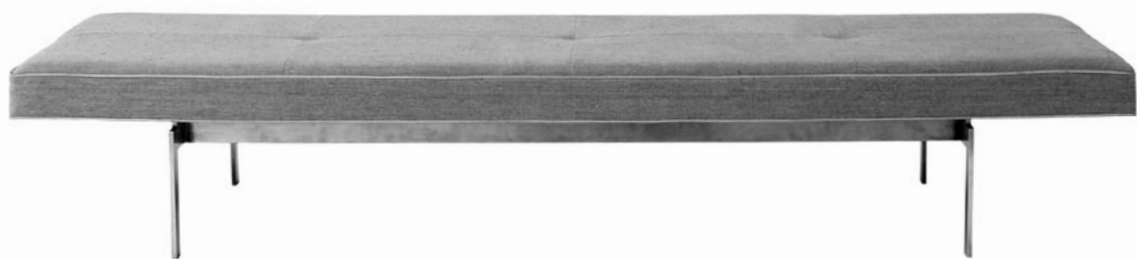

# B02 COUCH

---

**COLLECTION**

B02 is part of the first collection designed by Rune Bruun Johansen. It is deeply rooted in the Scandinavian tradition of furniture design, characterized by simplicity and elegance. All components are handmade in Denmark.

**DESCRIPTION**

The couch consists of upholstered natural canvas with leather buttons and leather binding, resting upon a satin-brushed stainless steel base.

**GUARANTEE**

2 years' guarantee against manufacturing defects on standard goods.

---

---

**DIMENSIONS**

HEIGHT: 32 cm / WIDTH: 70 cm / LENGTH: 190 cm

**NOTE**

Other materials available upon request. Please go to [www.bruunfurniture.com](http://www.bruunfurniture.com) for further information.