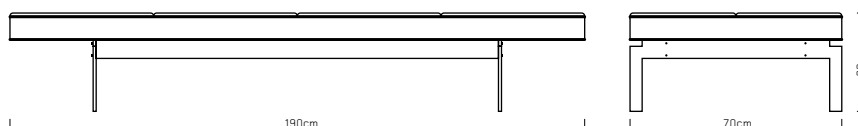

---

---

**DIMENSIONS**

HEIGHT: 32 cm / WIDTH: 70 cm / LENGTH: 190 cm

**NOTE**

Other materials available upon request. Please go to [www.bruunfurniture.com](http://www.bruunfurniture.com) for further information.