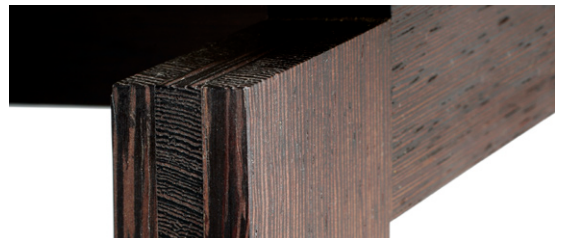

B05 DAYBED

COLLECTION

B05 is part of a collection designed by Rune Bruun Johansen. It is deeply rooted in the Scandinavian tradition of furniture design, characterized by simplicity and elegance. All components are handmade in Denmark.

DESCRIPTION

The couch consists of upholstered leather or natural canvas with leather buttons and leather binding, resting upon an oak, walnut or wengé wood base.

GUARANTEE

2 years' guarantee against manufacturing defects on standard goods.

OVERVIEW

DETAIL

DIMENSIONS

HEIGHT : 36 cm / WIDTH : 70 cm / LENGTH : 190 cm

NOTE

Other materials available upon request. Please go to www.bruunfurniture.com for further information.