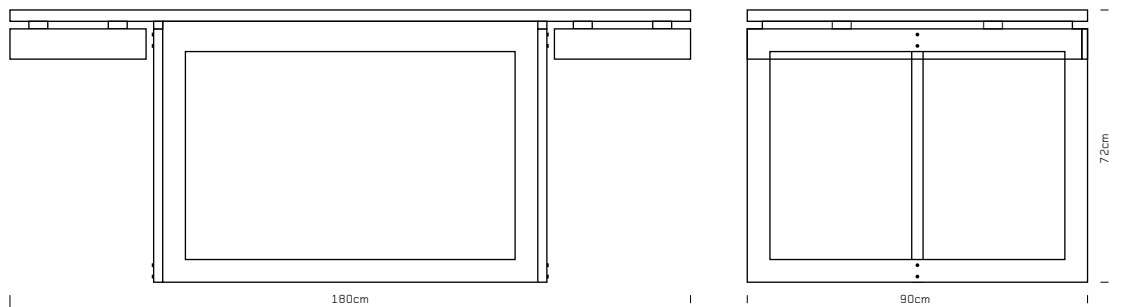

---

**DIMENSIONS**

HEIGHT : 72 cm / WIDTH : 90 cm / LENGTH : 180 cm

---

**NOTE**

Other materials available upon request. Please go to [www.bruunfurniture.com](http://www.bruunfurniture.com) for further information.